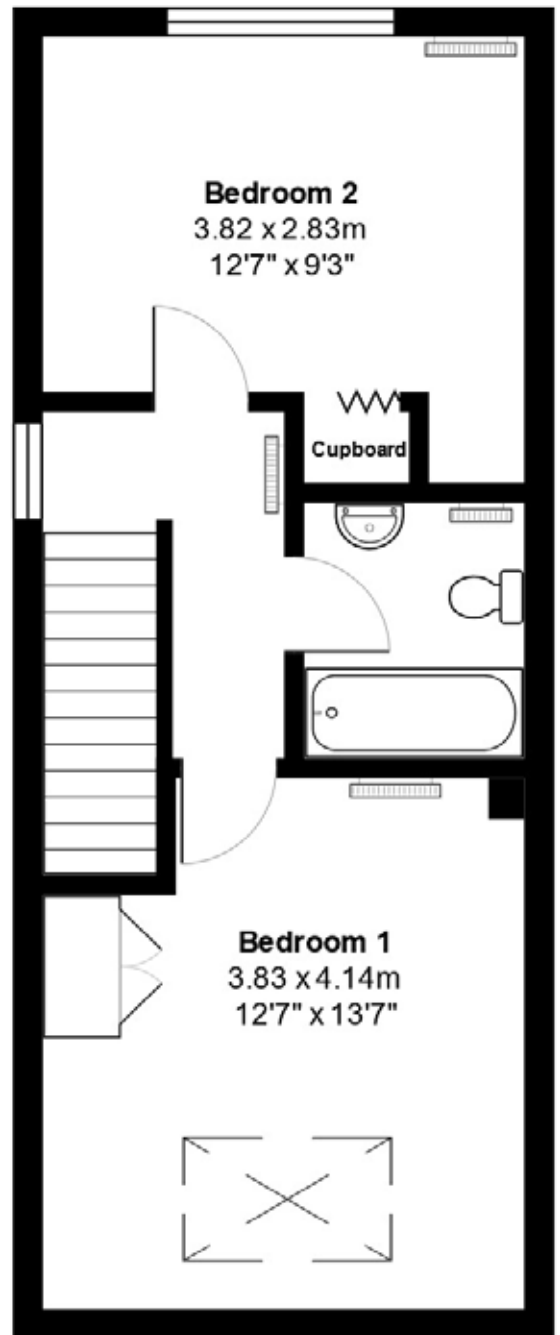

GREENAWAY, VILLA 7, ST MORITZ GARDEN VILLAS, TREBETHERICK, WADEBRIDGE, CORNWALL PL27 6SD

ID-212

TOTAL AREA: 77.0 m² 829 ft²

All measurements are approximate and for display purposes only.

GROUND FLOOR

FIRST FLOOR