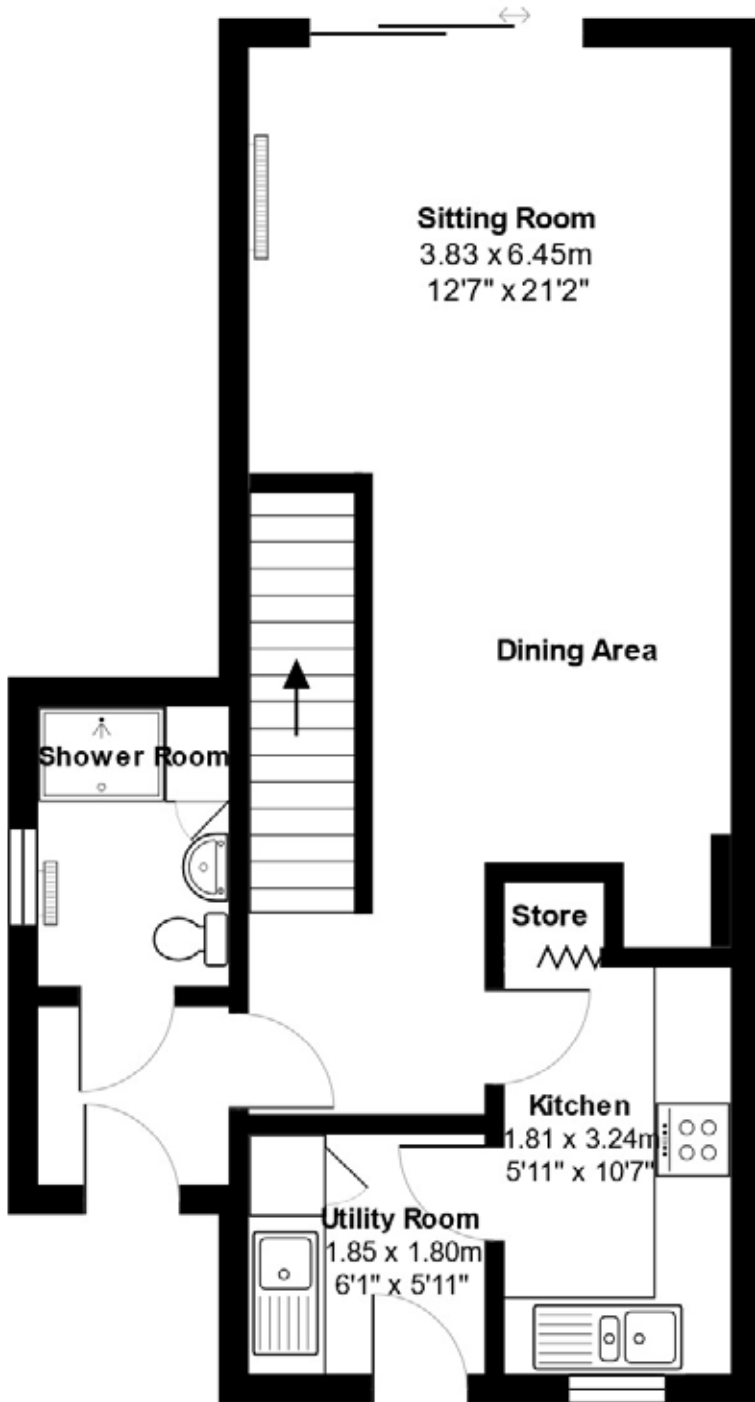

GREENAWAY, VILLA 7, ST MORITZ GARDEN VILLAS, TREBETHERICK, WADEBRIDGE, CORNWALL PL27 6SD

ID-212

TOTAL AREA: 77.0 m² 829 ft²

All measurements are approximate and for display purposes only.

GROUND FLOOR

FIRST FLOOR