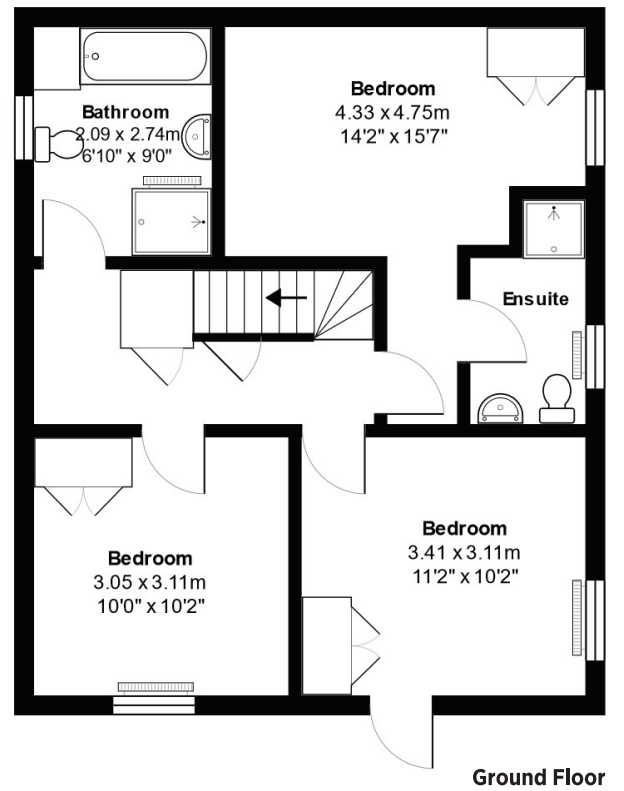

TAMARISK, THE OLD DAIRY, ROSERROW, ST MINVER, POLZEATH, PL27 6QT

ID-210

TOTAL AREA: 102.8 m² 1107 ft².

All measurements are approximate and for display purposes only.

EPC ENERGY RATING

Score	Energy rating	Current	Potential
92+	A		
81-91	B		
69-80	C		71 C
55-68	D	61 D	
39-54	E		
21-38	F		
1-20	G		