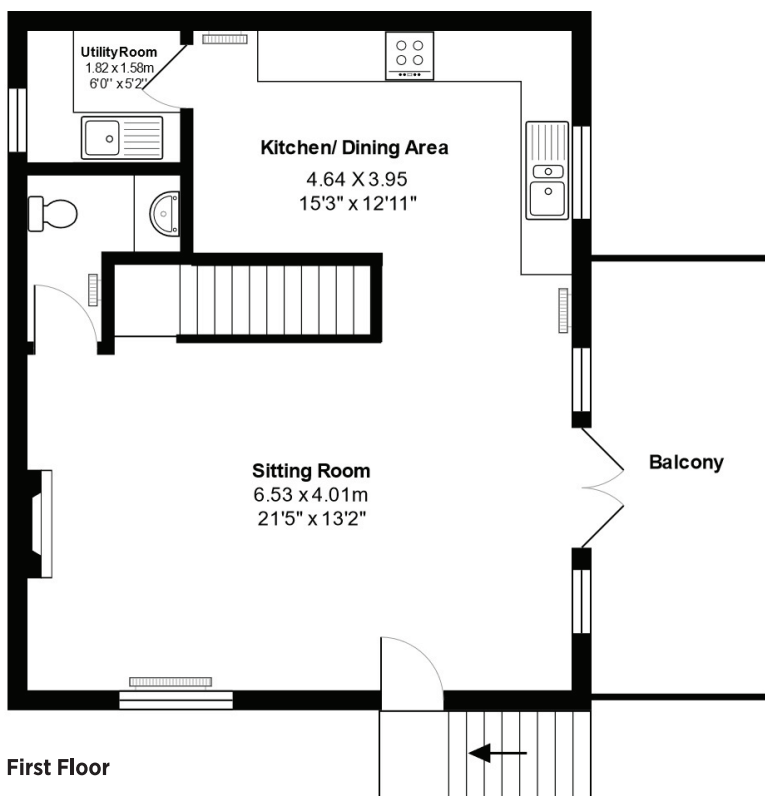

TAMARISK, THE OLD DAIRY, ROSERROW, ST MINVER, POLZEATH, PL27 6QT

ID-210

TOTAL AREA: 102.8 m² 1107 ft².

All measurements are approximate and for display purposes only.

EPC ENERGY RATING

Score	Energy rating	Current	Potential
92+	A		
81-91	B		
69-80	C		71 C
55-68	D	61 D	
39-54	E		
21-38	F		
1-20	G		