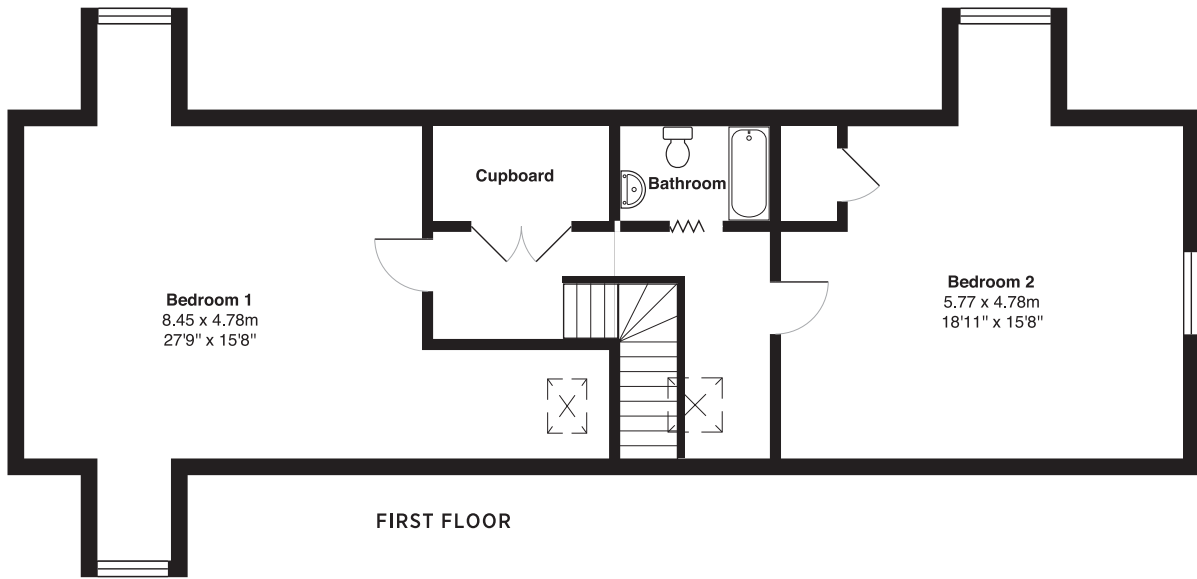

BADGERS DRIFT, TREBETHERICK, WADEBRIDGE, CORNWALL, PL27 6SG

ID-190

TOTAL AREA EXCLUDING OUTBUILDINGS 243.2 m² 2618 ft²

All measurements are approximate and for display purposes only.

EPC ENERGY RATING

Score	Energy rating	Current	Potential
92+	A		
81-91	B		
69-80	C		77 C
55-68	D	63 D	
39-54	E		
21-38	F		
1-20	G		