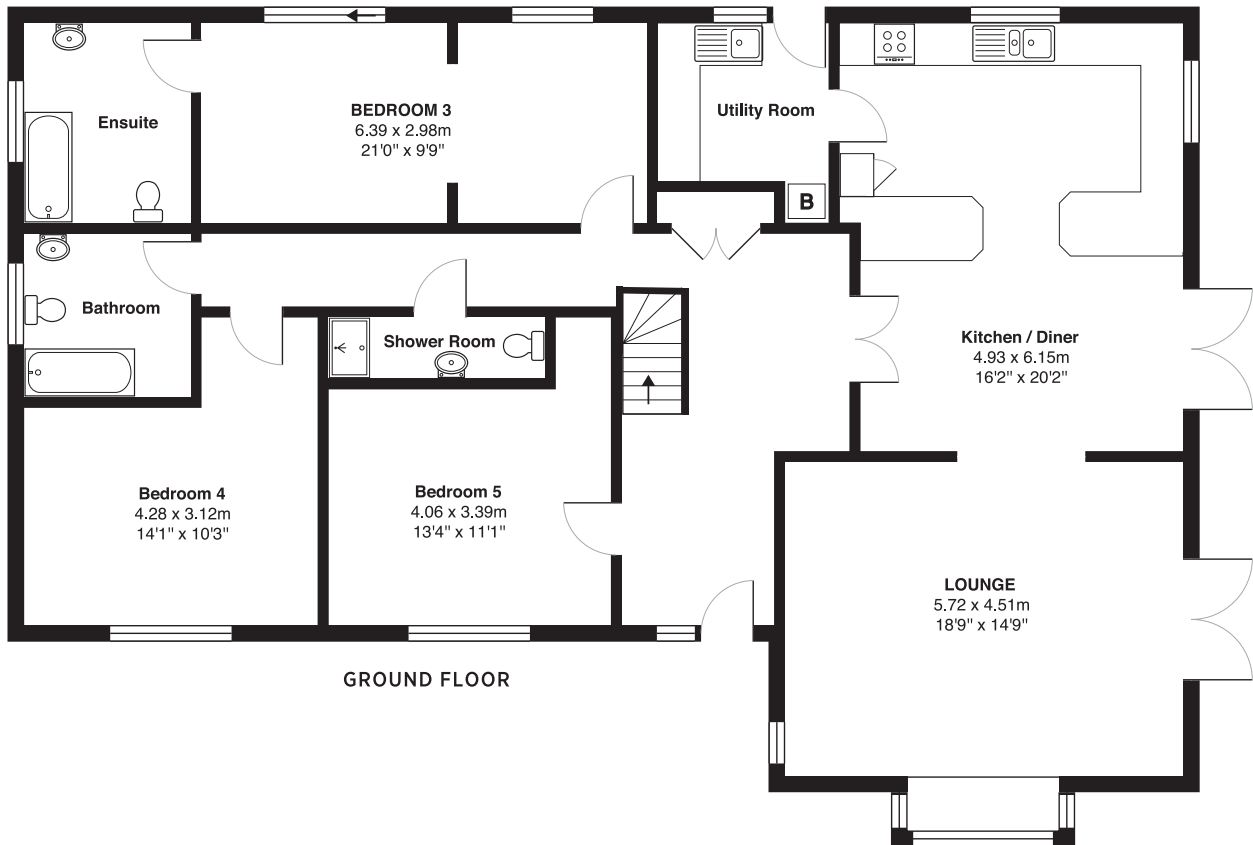

BADGERS DRIFT, TREBETHERICK, WADEBRIDGE, CORNWALL, PL27 6SG

ID-190

TOTAL AREA EXCLUDING OUTBUILDINGS 243.2 m² 2618 ft²

All measurements are approximate and for display purposes only.

EPC ENERGY RATING

Score	Energy rating	Current	Potential
92+	A		
81-91	B		
69-80	C		77 C
55-68	D	63 D	
39-54	E		
21-38	F		
1-20	G		