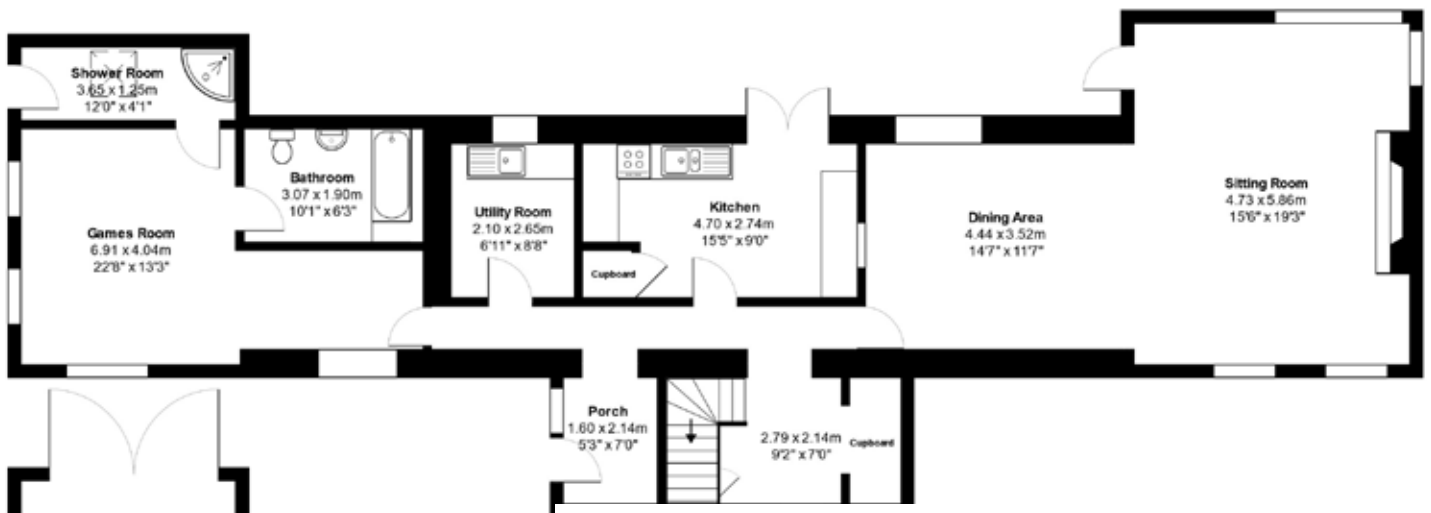

PENGLIDDON, TREBETHERICK, WADEBRIDGE, CORNWALL PL27 6SB

ID-188

TOTAL AREA (Excluding Garage): 185 m² 1991 ft²

All measurements are approximate and for display purposes only.

FIRST FLOOR

GROUND FLOOR

ESTUARY
ESTATES