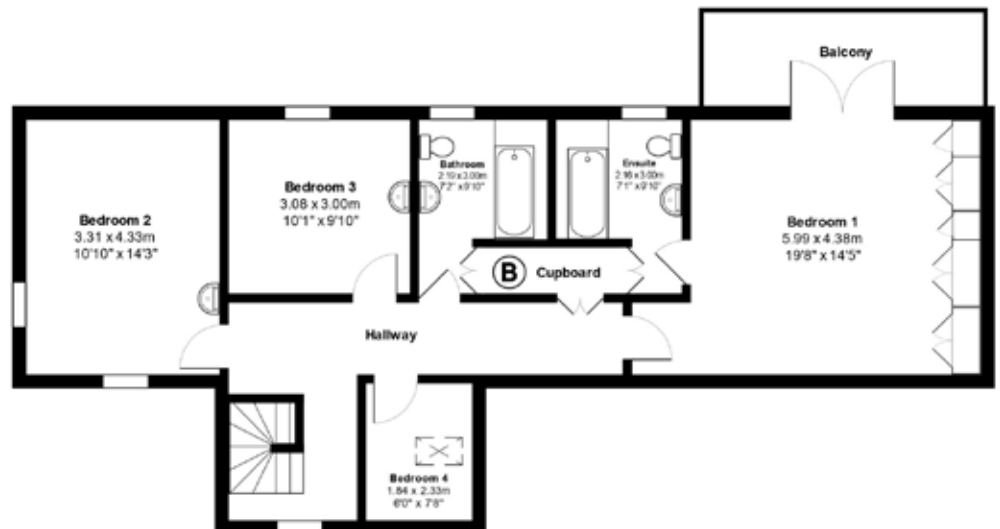

PENGLIDDON, TREBETHERICK, WADEBRIDGE, CORNWALL PL27 6SB

ID-188

TOTAL AREA (Excluding Garage): 185 m² 1991 ft²

All measurements are approximate and for display purposes only.

FIRST FLOOR

GROUND FLOOR

ESTUARY
ESTATES