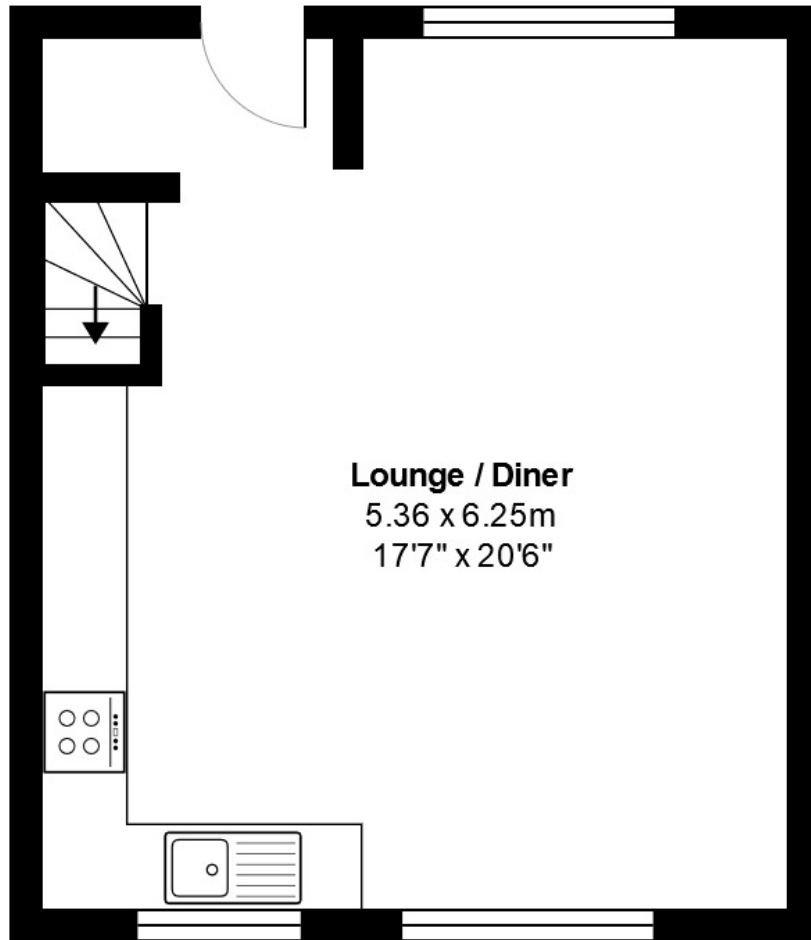

6 TREGLYN FARM COTTAGES, ST MINVER, WADEBRIDGE

ID-179 | APPROX. 66.7 SQ. METRES (718 SQ. FEET)

GROUND FLOOR

FIRST FLOOR

TOTAL AREA: 66.7 m² 718 ft²

All measurements are approximate and for display purposes only.

FLOORPLAN FOR GUIDANCE ONLY. NO LIABILITY ACCEPTED FOR ERRORS.