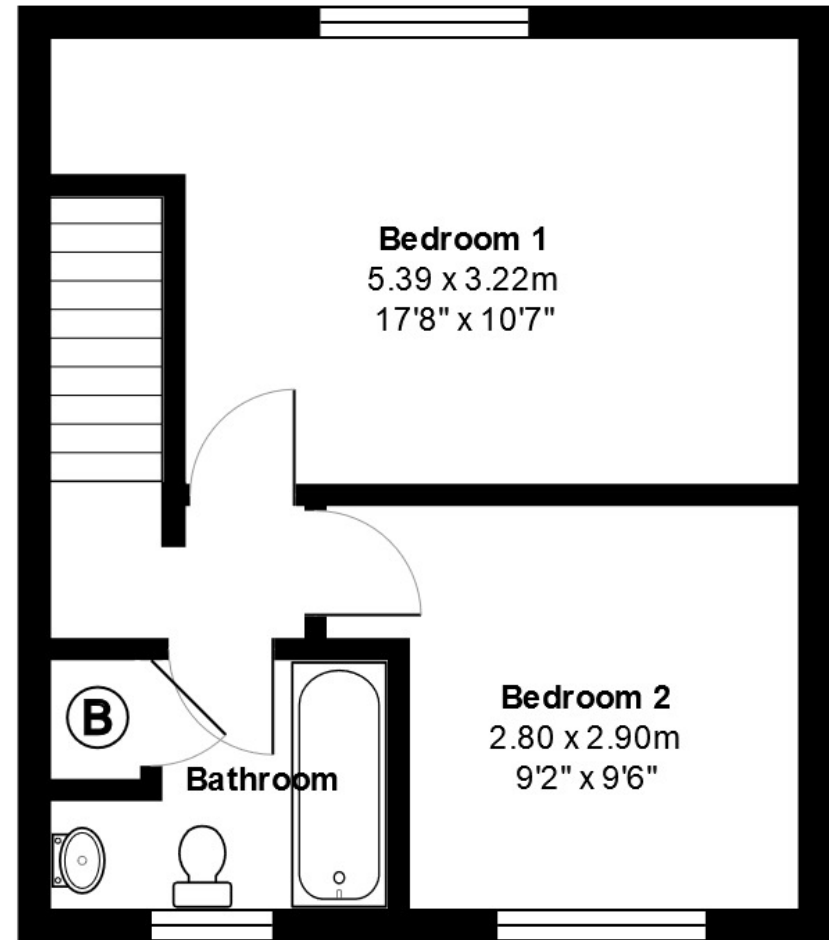

6 TREGLYN FARM COTTAGES, ST MINVER, WADEBRIDGE

ID-179 | APPROX. 66.7 SQ. METRES (718 SQ. FEET)

GROUND FLOOR

FIRST FLOOR

TOTAL AREA: 66.7 m² 718 ft²

All measurements are approximate and for display purposes only.

FLOORPLAN FOR GUIDANCE ONLY. NO LIABILITY ACCEPTED FOR ERRORS.