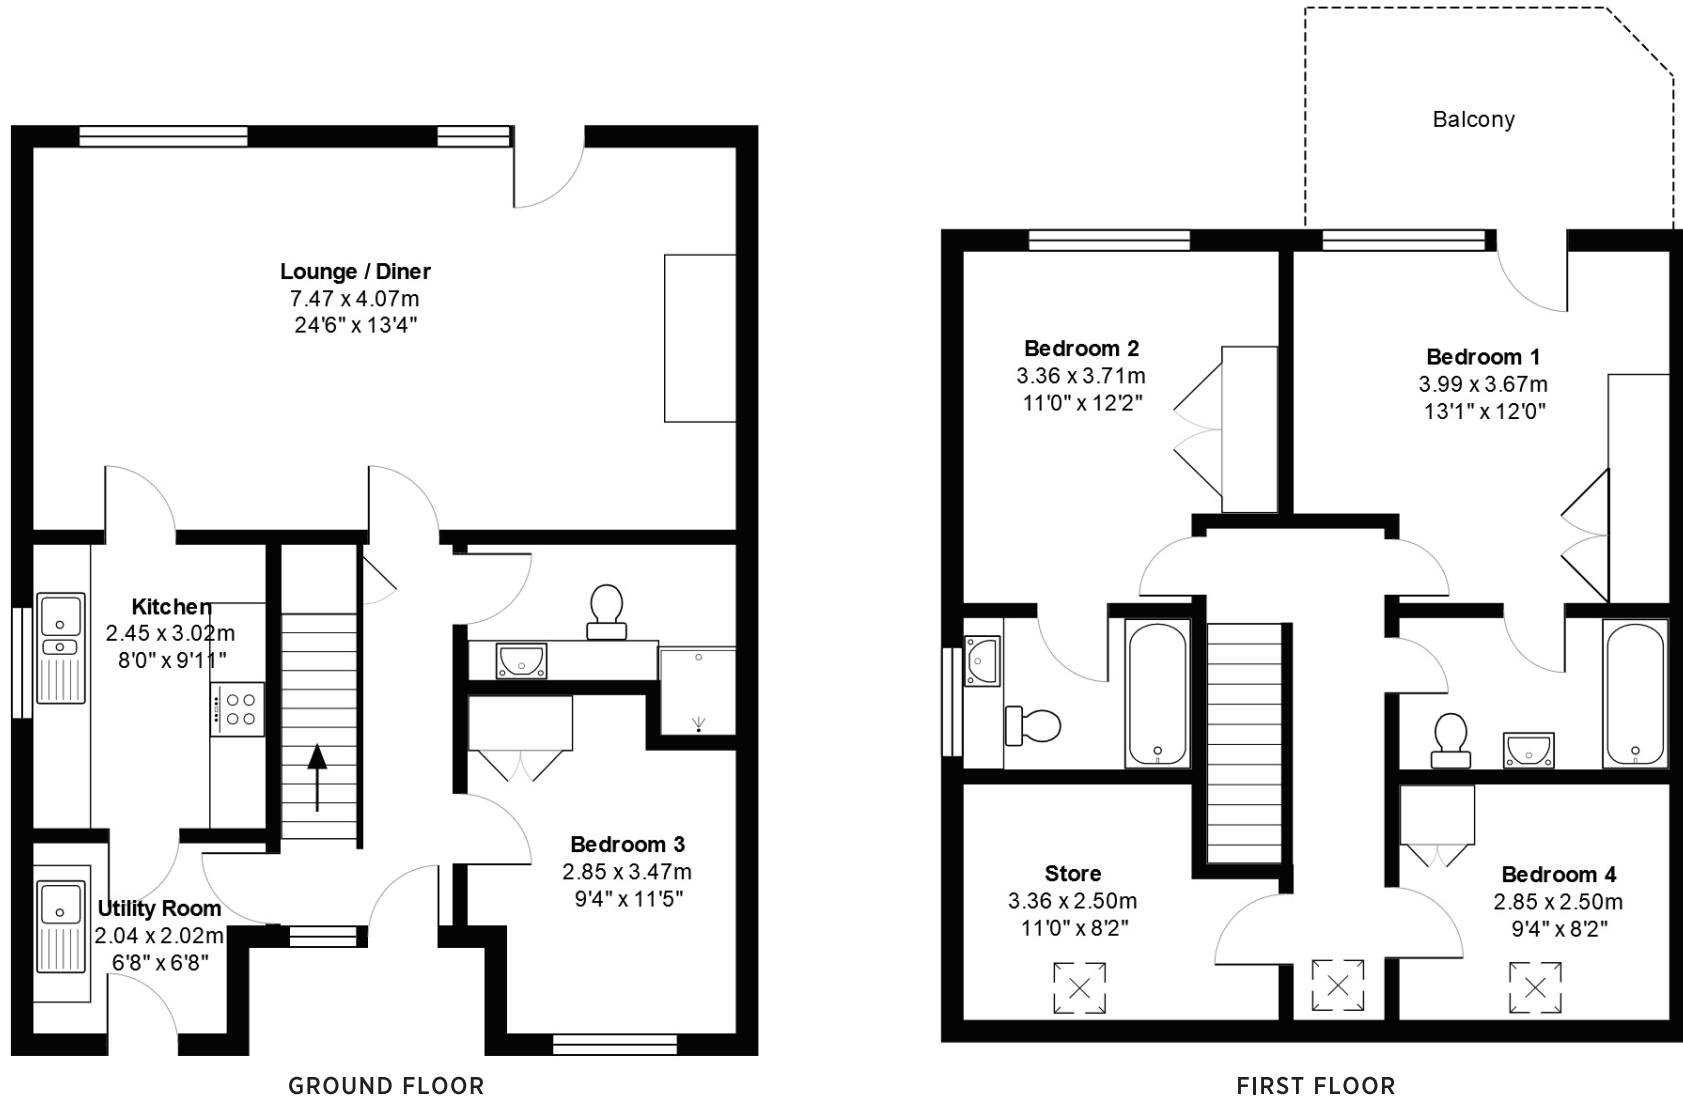

# ST MORITZ GARDEN VILLAS, TREBETHERICK, WADEBRIDGE, CORNWALL PL27 6SD

ID-170 | APPROX. 128.5 SQ. METRES (1383 SQ. FEET)

**TOTAL AREA:** 128.5 m<sup>2</sup> 1383 ft<sup>2</sup>

All measurements are approximate and for display purposes only.

FLOORPLAN FOR GUIDANCE ONLY. NO LIABILITY ACCEPTED FOR ERRORS.