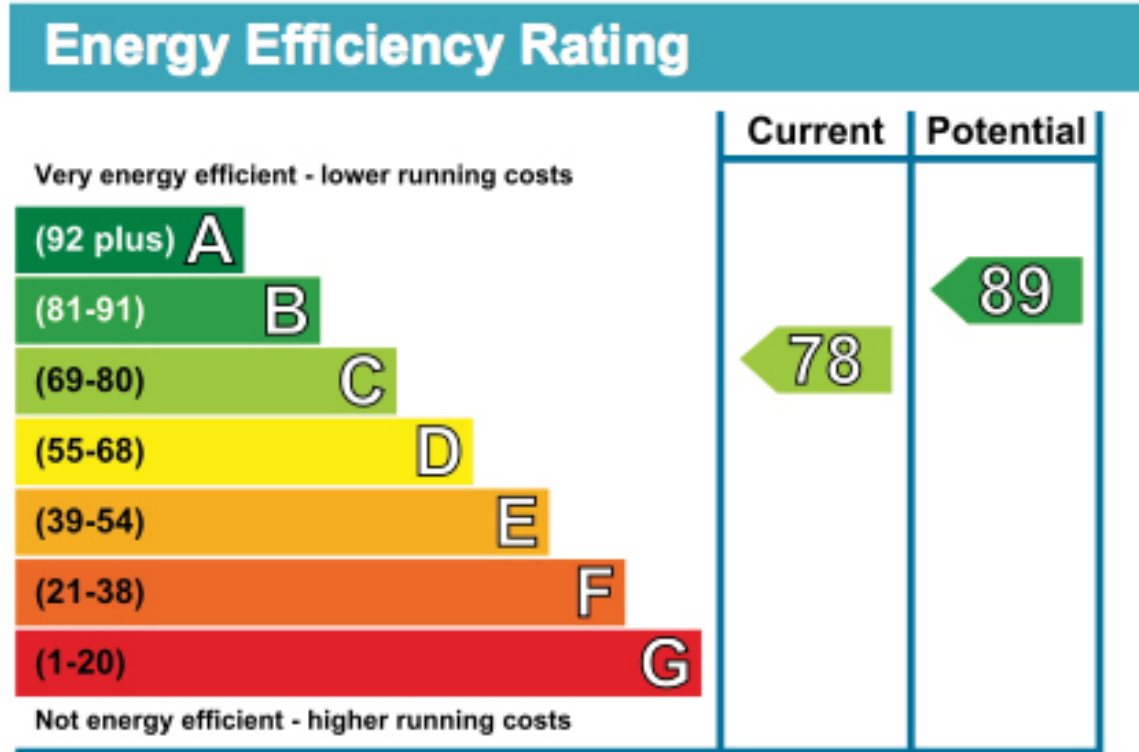

GWEL AN MOR, DUNDER HILL, POLZEATH, WADEBRIDGE

RRN: 0878-4044-7261-6561-5954

ESTUARY
ESTATES

| ROSINA SHEPHERD NAEA |

MORE DETAILED PROPERTY PARTICULARS

WWW.ESTUARYESTATES.CO.UK