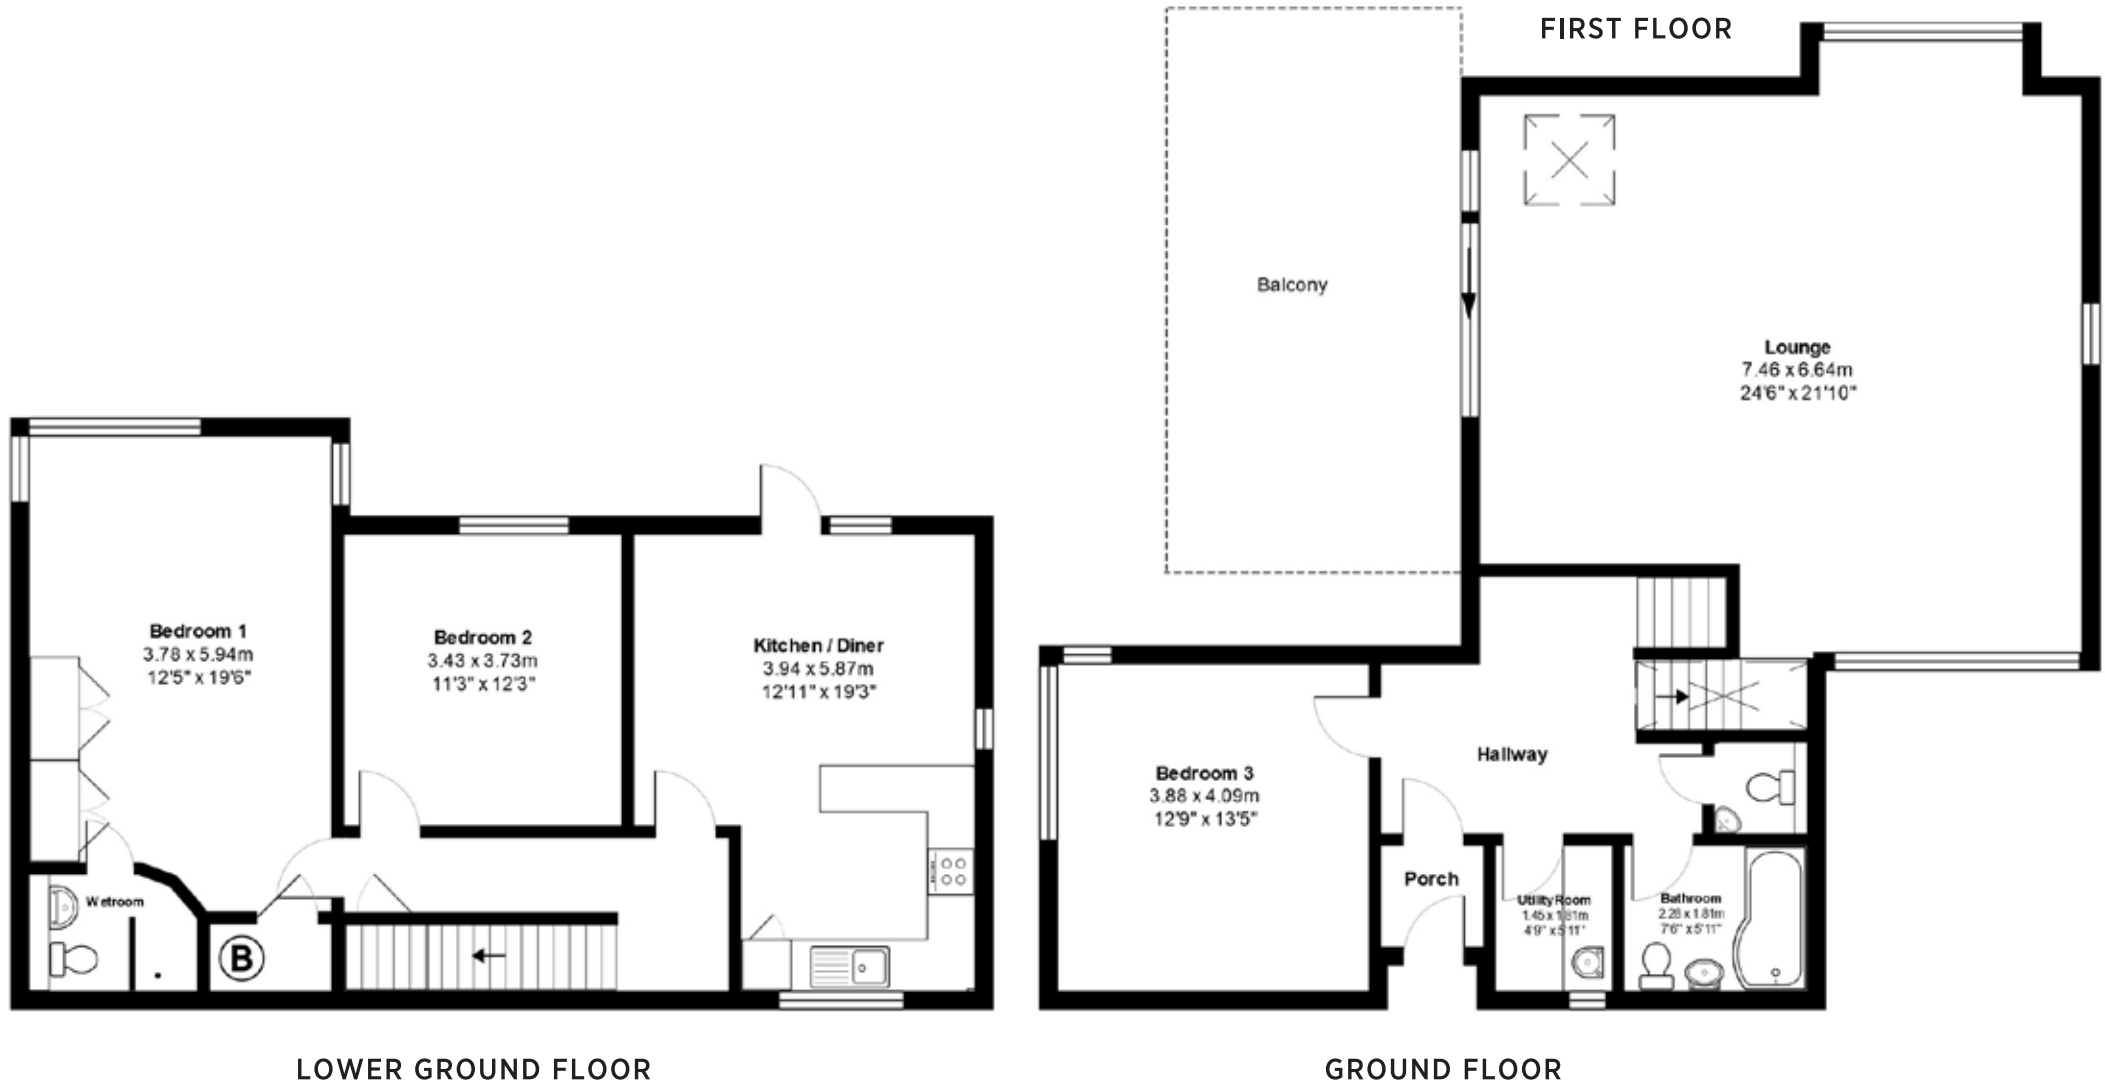

GWEL AN MOR, DUNDER HILL, POLZEATH, WADEBRIDGE

ID-173 | APPROX. 159.6 SQ. METRES (1718 SQ. FEET)

TOTAL AREA: 159.6 m² 1718 ft²

All measurements are approximate and for display purposes only.

FLOORPLAN FOR GUIDANCE ONLY. NO LIABILITY ACCEPTED FOR ERRORS.