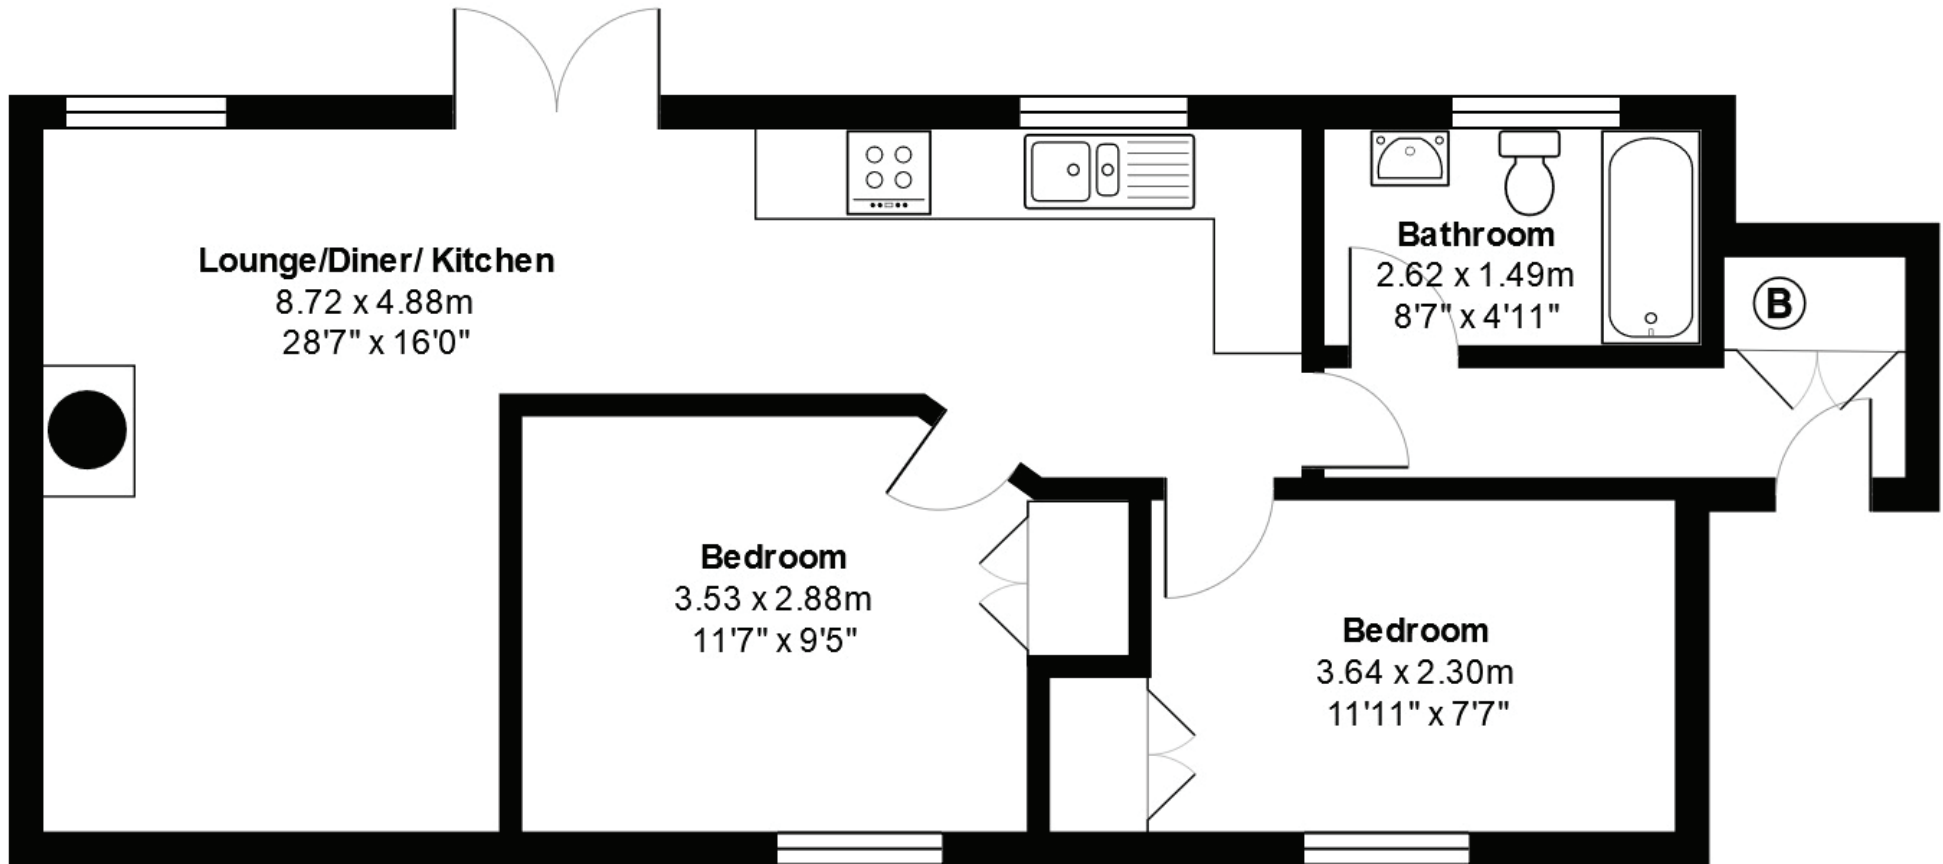

LOWENEK, LANE END FARM, PENDOGGETT, ST KEW, CORNWALL PL30 3HH

ID-169 | APPROX. 57.9 SQ. METRES (623 SQ. FEET)

ESTUARY
ESTATES

| ROSINA SHEPHERD NAEA |

MORE DETAILED PROPERTY PARTICULARS
WWW.ESTUARYESTATES.CO.UK

TOTAL AREA: 57.9 m² 623 ft²

All measurements are approximate and for display purposes only.

FLOORPLAN FOR GUIDANCE ONLY. NO LIABILITY ACCEPTED FOR ERRORS.