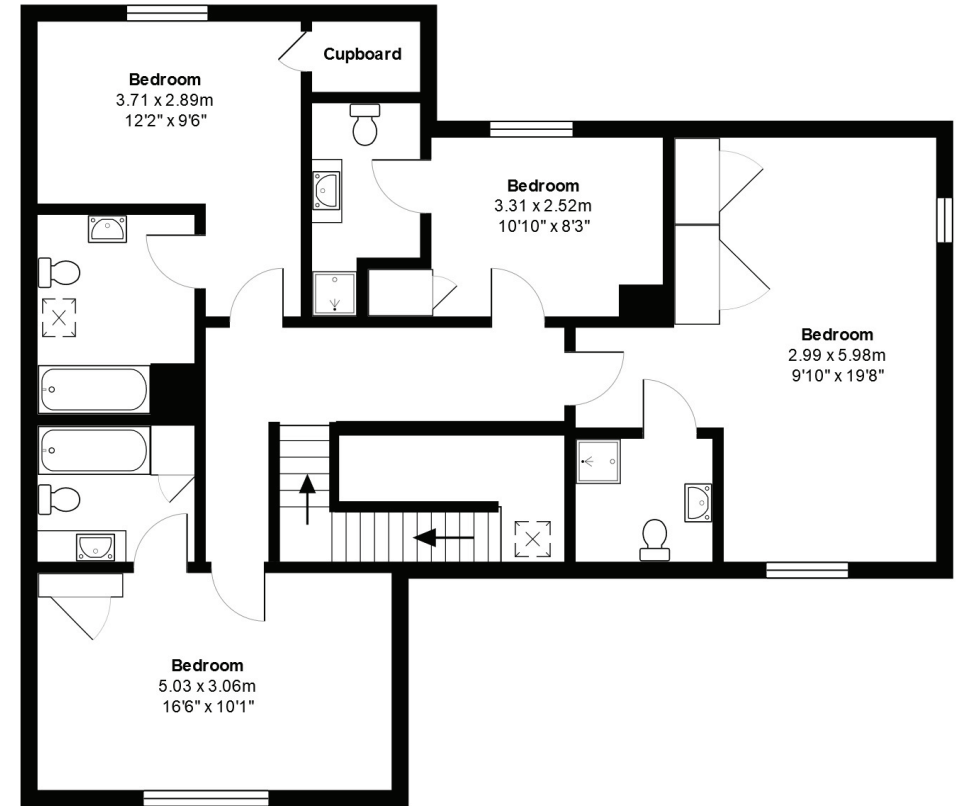

MEYN MELYN, NO 29, ROSERROW, ST MINVER, WADEBRIDGE, CORNWALL PL27 6QT

ID-167 | APPROX. 231 SQ. METRES (2478 SQ. FEET)

Ground Floor

First Floor