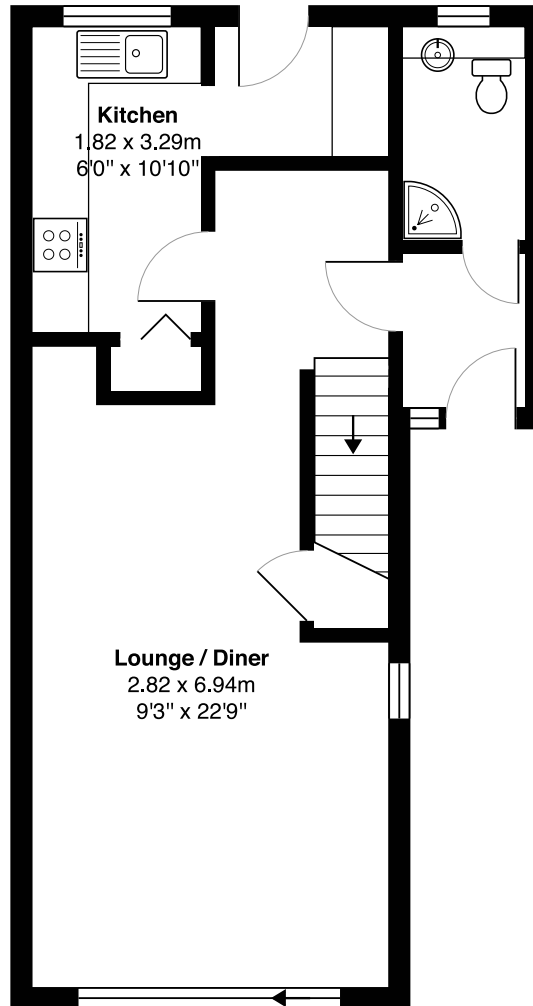

ROSCARROCK, VILLA 16, ST MORITZ GARDEN VILLAS, TREBETHERICK, WADEBRIDGE, CORNWALL PL27 6SD
ID-163 | APPROX. 82.2 SQ. METRES (885 SQ. FEET)

GROUND FLOOR

FIRST FLOOR