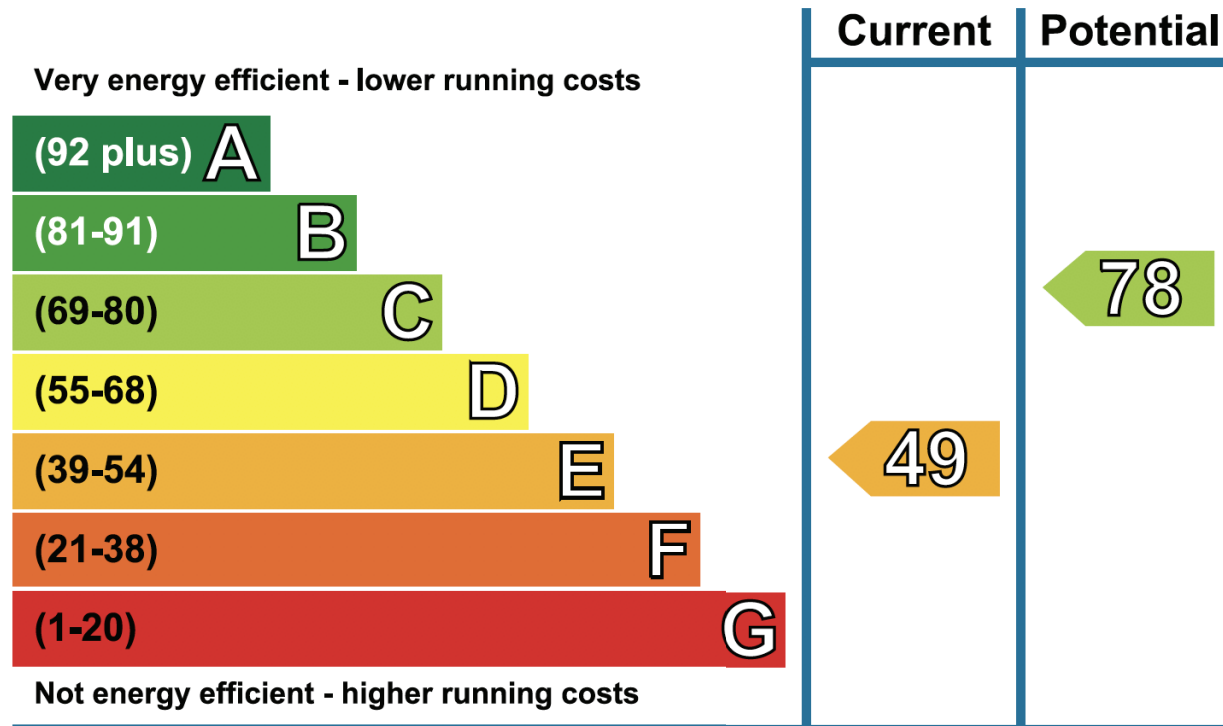

## Energy Efficiency Rating

ESTUARY  
ESTATES

| ROSINA SHEPHERD NAEA |

MORE DETAILED PROPERTY PARTICULARS

WWW.ESTUARYESTATES.CO.UK