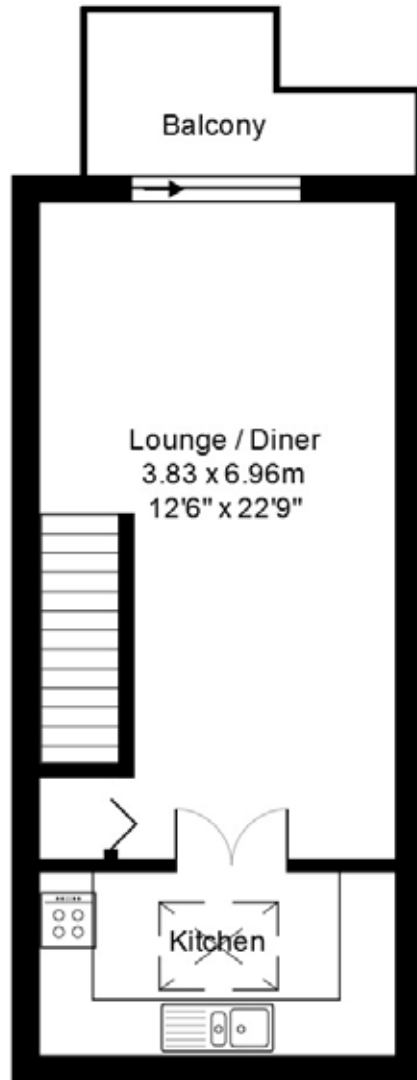

TREWASSA, VILLA 3, ST MORITZ GARDEN VILLAS, TREBETHERICK, WADEBRIDGE, CORNWALL PL27 6SD  
ID-161 | APPROX. 80.5 SQ. METRES (867 SQ. FEET)

GROUND FLOOR

FIRST FLOOR

TOTAL AREA: 80.5 m<sup>2</sup> 867 ft<sup>2</sup>

All measurements are approximate and for display purposes only.

FLOORPLAN FOR GUIDANCE ONLY. NO LIABILITY ACCEPTED FOR ERRORS.

ESTUARY  
ESTATES

| ROSINA SHEPHERD NAEA |

MORE DETAILED PROPERTY PARTICULARS  
WWW.ESTUARYESTATES.CO.UK