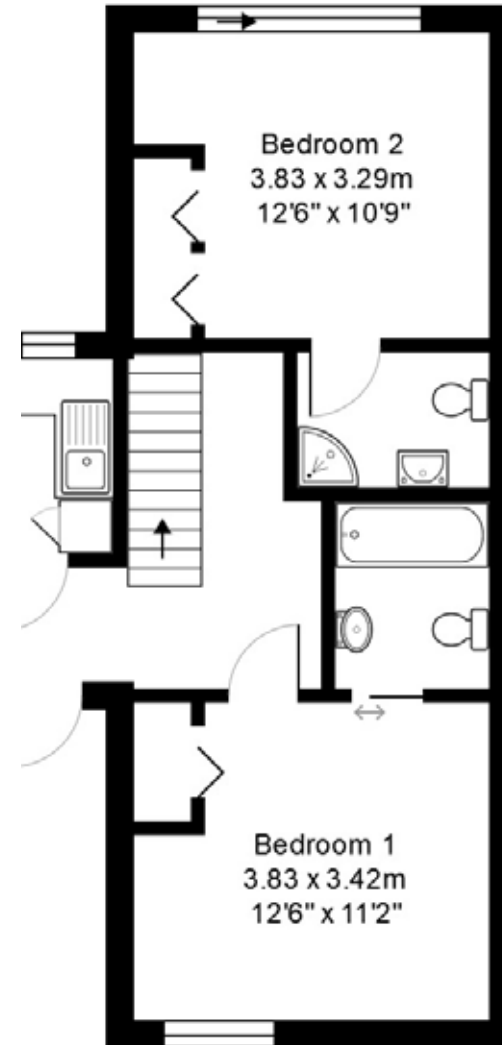

TREWASSA, VILLA 3, ST MORITZ GARDEN VILLAS, TREBETHERICK, WADEBRIDGE, CORNWALL PL27 6SD  
ID-161 | APPROX. 80.5 SQ. METRES (867 SQ. FEET)

GROUND FLOOR

FIRST FLOOR

TOTAL AREA: 80.5 m<sup>2</sup> 867 ft<sup>2</sup>

All measurements are approximate and for display purposes only.

FLOORPLAN FOR GUIDANCE ONLY. NO LIABILITY ACCEPTED FOR ERRORS.

ESTUARY  
ESTATES

| ROSINA SHEPHERD NAEA |

MORE DETAILED PROPERTY PARTICULARS  
WWW.ESTUARYESTATES.CO.UK