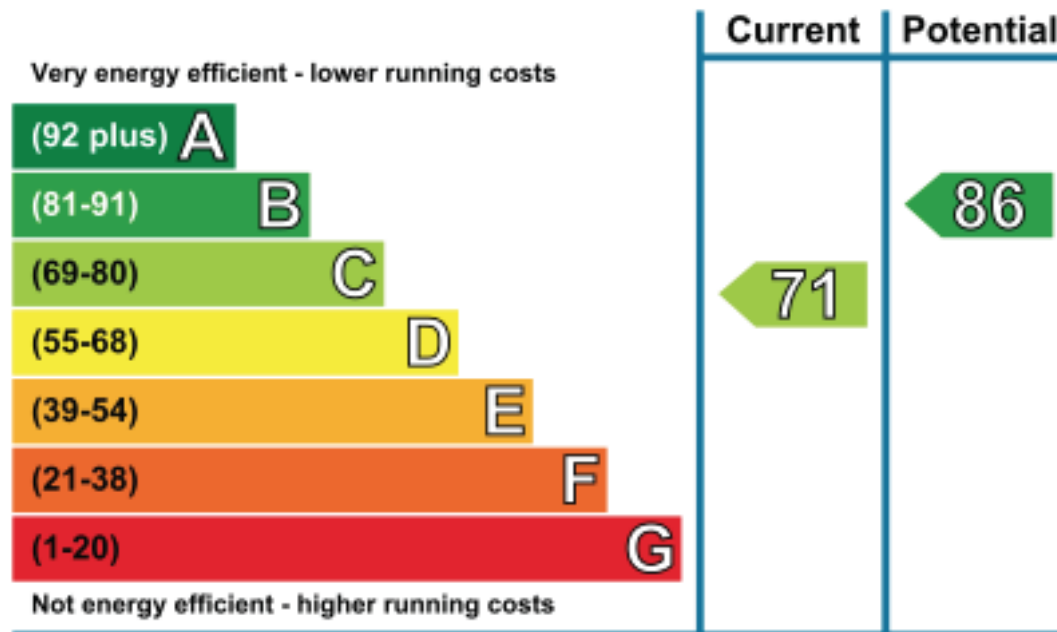

## Energy Efficiency Rating

**ESTUARY**  
ESTATES

| ROSINA SHEPHERD NAEA |

MORE DETAILED PROPERTY PARTICULARS

[WWW.ESTUARYESTATES.CO.UK](http://WWW.ESTUARYESTATES.CO.UK)