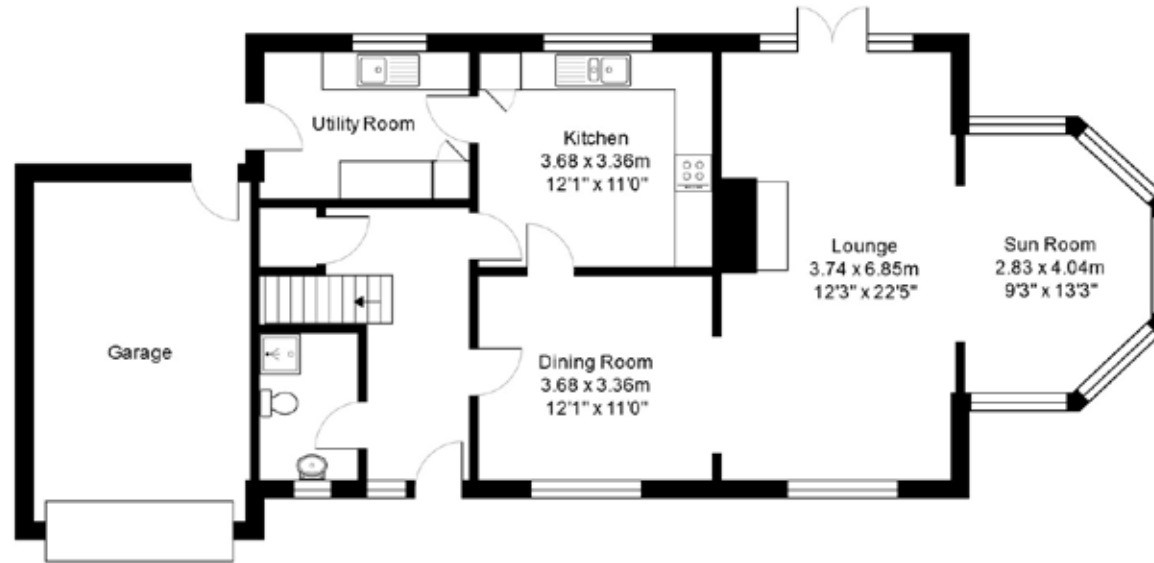

GODOLPHIN, ROSERROW, ST MINVER, WADEBRIDGE, CORNWALL PL27 6QT

ID-162 | APPROX. 183.8 SQ. METRES (1979 SQ. FEET)

FIRST FLOOR

GROUND FLOOR

TOTAL AREA: 183.8 m² 1979 ft²

All measurements are approximate and for display purposes only.