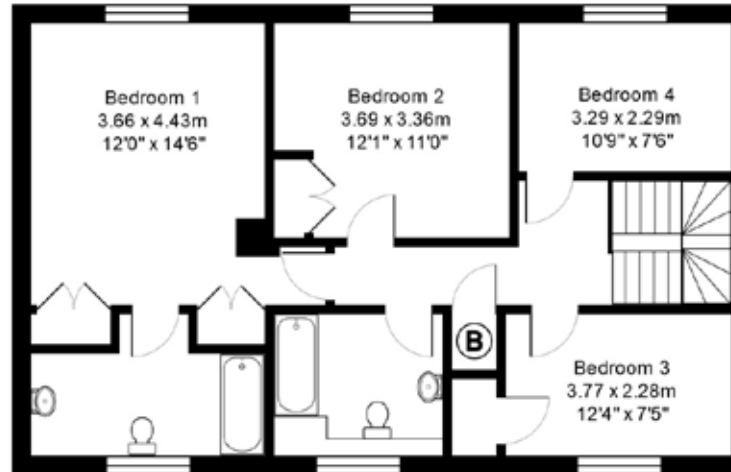

GODOLPHIN, ROSERROW, ST MINVER, WADEBRIDGE, CORNWALL PL27 6QT

ID-162 | APPROX. 183.8 SQ. METRES (1979 SQ. FEET)

FIRST FLOOR

GROUND FLOOR

TOTAL AREA: 183.8 m² 1979 ft²

All measurements are approximate and for display purposes only.