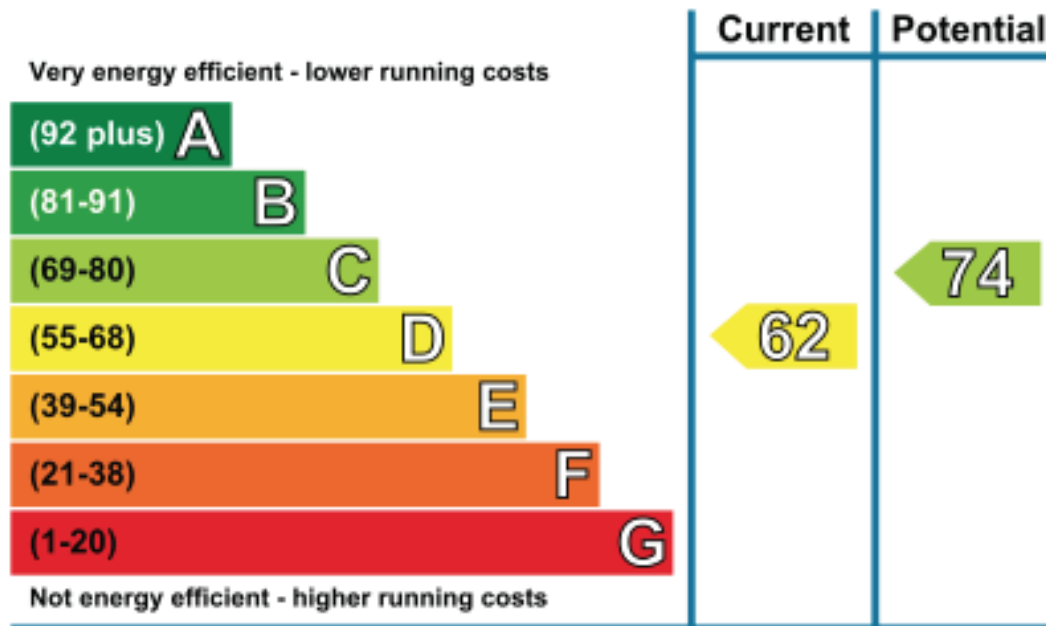

Energy Efficiency Rating

ESTUARY
ESTATES

| ROSINA SHEPHERD NAEA |

MORE DETAILED PROPERTY PARTICULARS

WWW.ESTUARYESTATES.CO.UK