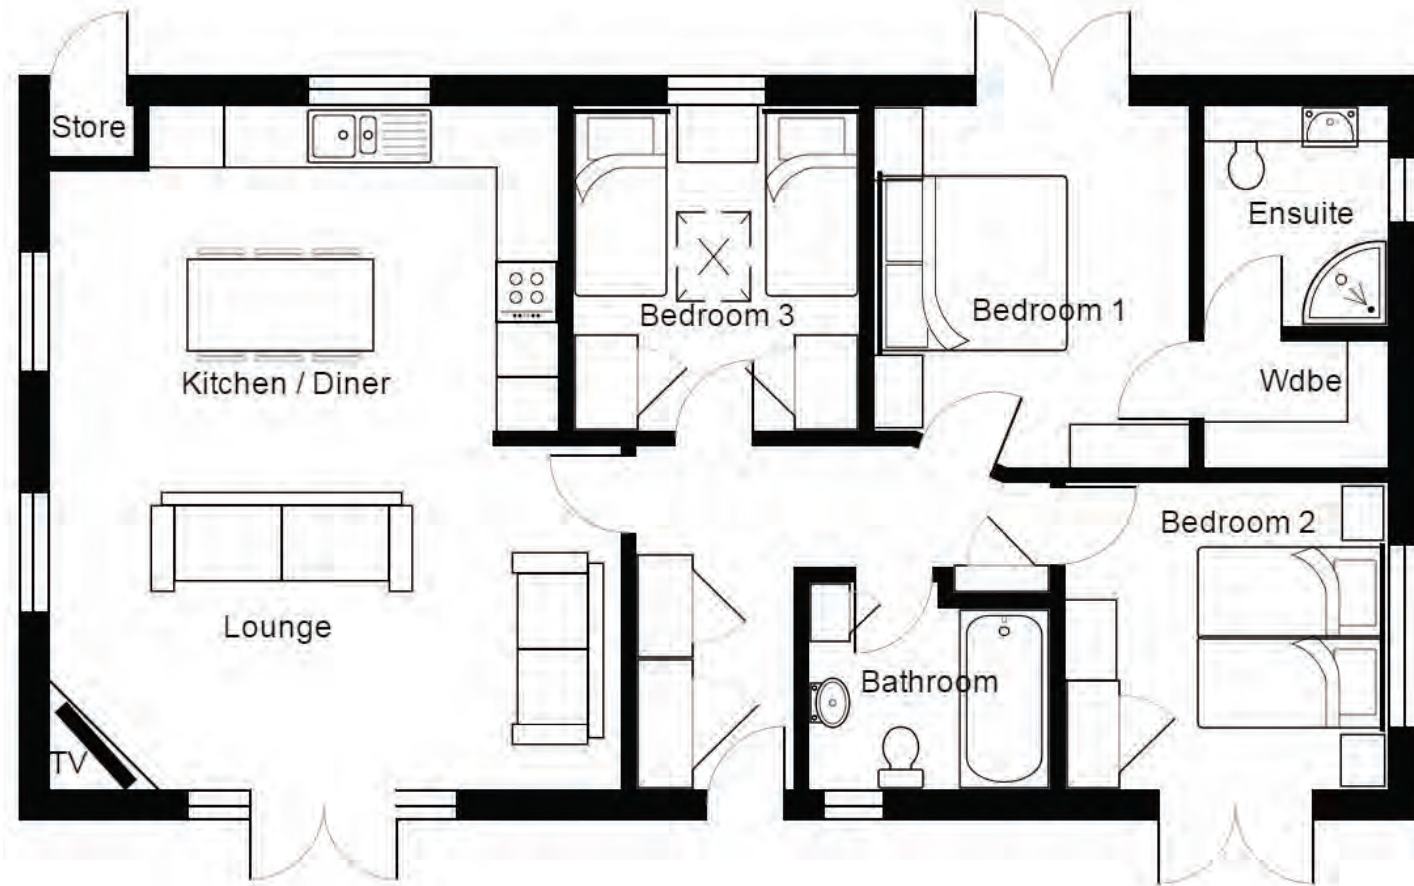

**POLZEATH HOLIDAY HOME LODGES, POLZEATH GARDENS, POLZEATH, WADEBRIDGE, CORNWALL PL27 6SS**

ID-153-156 | APPROX. 87.3 SQ. METRES (940 SQ. FEET)

**TOTAL AREA:** 87.3 m<sup>2</sup> 940 ft<sup>2</sup>

All measurements are approximate and for display purposes only.