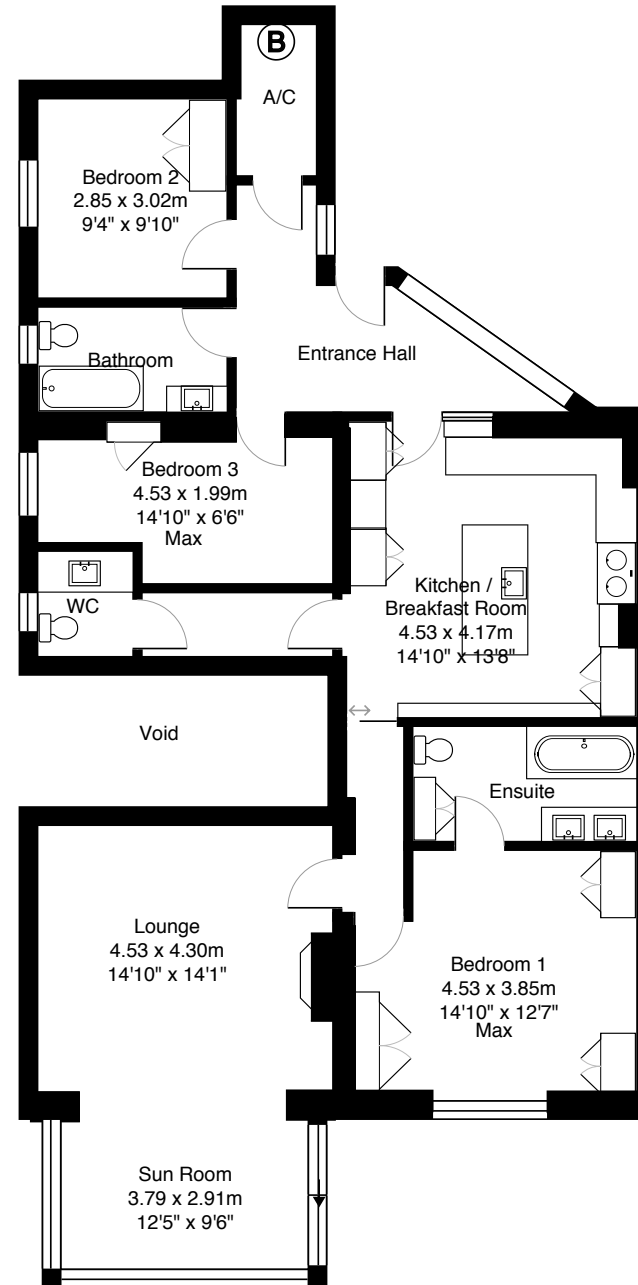

**NO 1 CRANFIELD,
ATLANTIC TERRACE, NEW POLZEATH, WADEBRIDGE, CORNWALL PL27 6UG**

ID-134 | APPROX. 121.3 SQ. METRES (1305 SQ. FEET)

ESTUARY
ESTATES
| ROSINA SHEPHERD NAEA |
MORE DETAILED PROPERTY PARTICULARS
WWW.ESTUARYESTATES.CO.UK

FLOORPLAN FOR GUIDANCE ONLY. NO LIABILITY ACCEPTED FOR ERRORS.