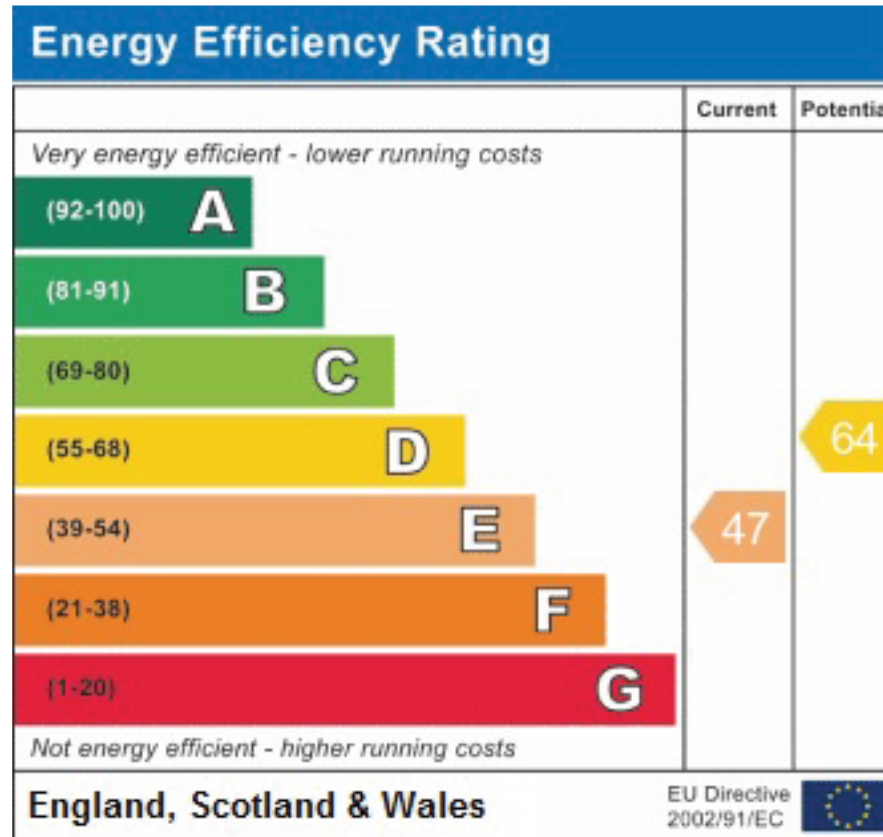

NO 1 CRANFIELD,
ATLANTIC TERRACE, NEW POLZEATH, WADEBRIDGE, CORNWALL PL27 6UG

ESTUARY
ESTATES

| ROSINA SHEPHERD NAEA |

MORE DETAILED PROPERTY PARTICULARS

WWW.ESTUARYESTATES.CO.UK