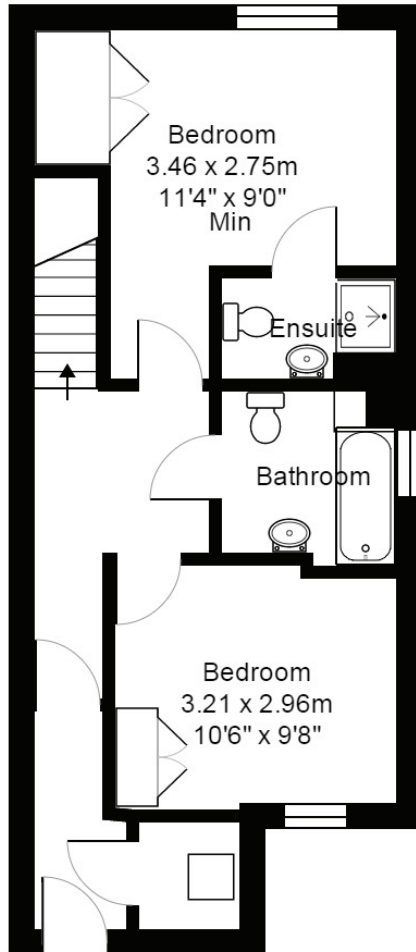

**ST ANDREWS COTTAGE, NO 37 ROSERROW,
ST MINVER, WADEBRIDGE, CORNWALL PL27 6QT**

ID-121 | APPROX. 80 SQ. METRES (861 SQ. FEET)

Ground Floor

First Floor

ESTUARY
ESTATES

| ROSINA SHEPHERD NAEA |

MORE DETAILED PROPERTY PARTICULARS
WWW.ESTUARYESTATES.CO.UK

FLOORPLAN FOR GUIDANCE ONLY. NO LIABILITY ACCEPTED FOR ERRORS.