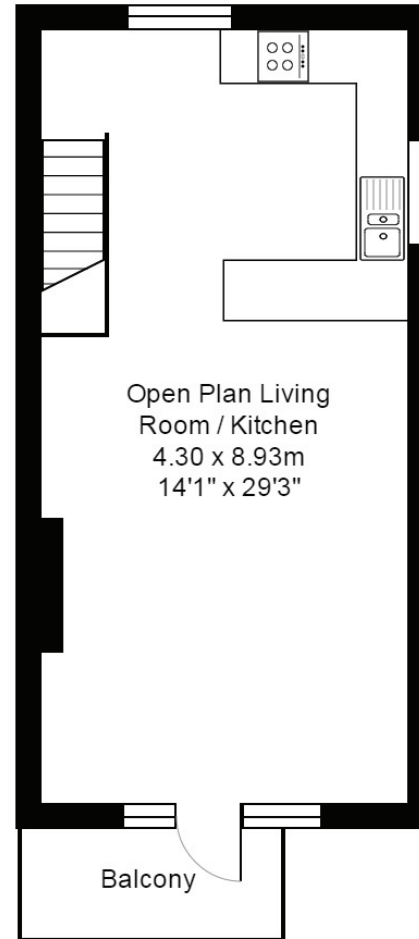

**ST ANDREWS COTTAGE, NO 37 ROSERROW,
ST MINVER, WADEBRIDGE, CORNWALL PL27 6QT**

ID-121 | APPROX. 80 SQ. METRES (861 SQ. FEET)

Ground Floor

First Floor

ESTUARY
ESTATES

| ROSINA SHEPHERD NAEA |

MORE DETAILED PROPERTY PARTICULARS
WWW.ESTUARYESTATES.CO.UK

FLOORPLAN FOR GUIDANCE ONLY. NO LIABILITY ACCEPTED FOR ERRORS.